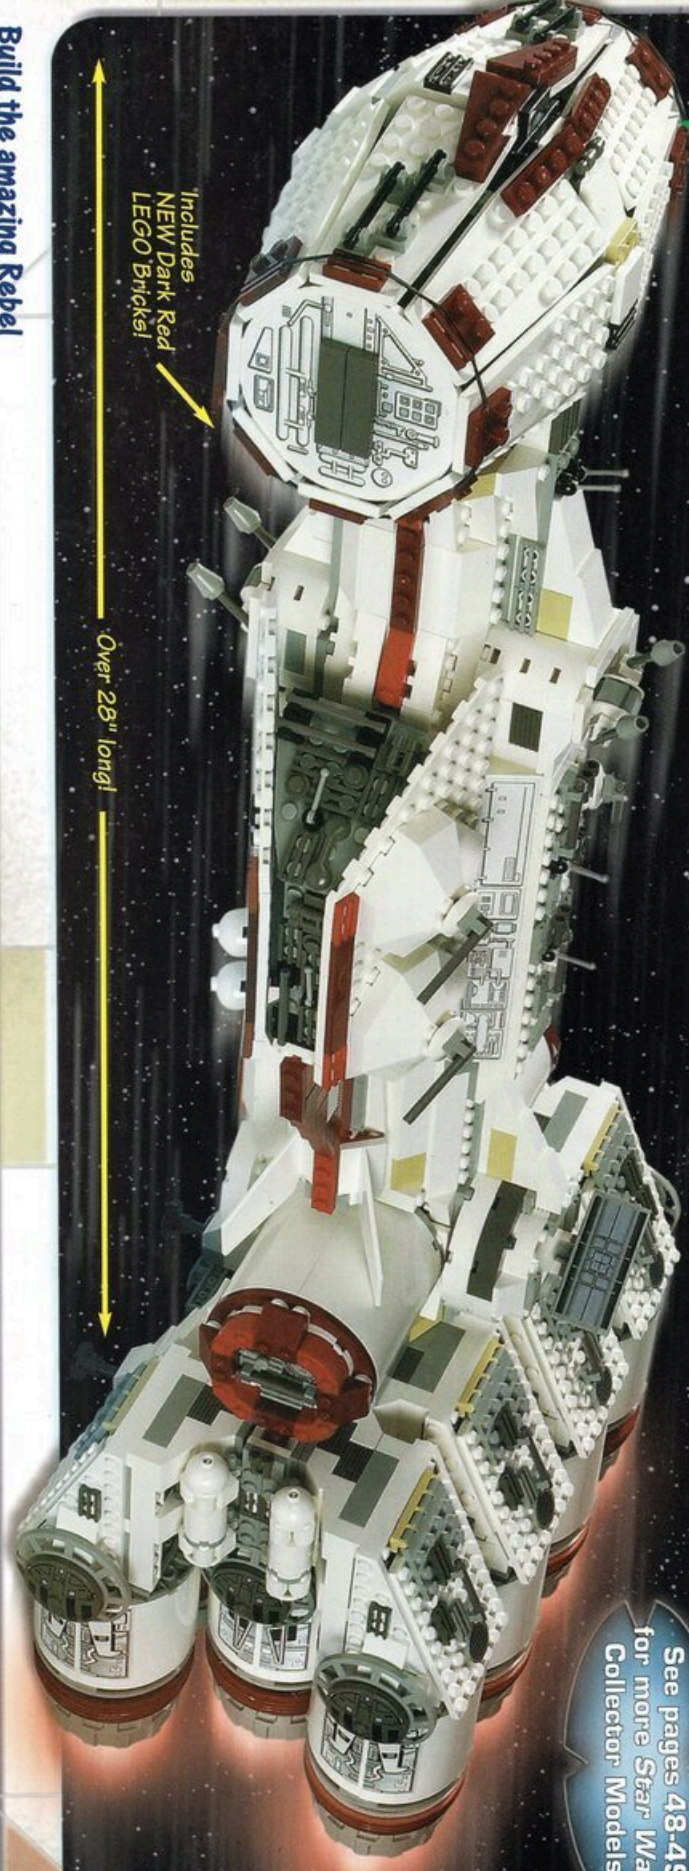

NEW!
Not available
in any store

Escape the Empire with the Rebel Blockade Runner! STAR WARS

See pages 48-49
for more Star Wars
Collector Models!

Includes
NEW Dark Red
LEGO Bricks!

Over 28" long!

Build the amazing Rebel Blockade Runner™!

Slipping through an Imperial blockade is almost impossible - unless you're flying the Rebel Blockade Runner! With more than 1,700 pieces, this Corellian corvette model is so detailed and realistic you'll be ready to launch your own covert mission against the Empire. Built to scale, the Rebel Blockade Runner measures 28" x 11" x 7" and features LEGO bricks in an all-new color - dark red. Add this amazing model to your classic Star Wars collection. Ages 14+. 1,748 pieces. #10019 Rebel Blockade Runner $199.99 Available To Ship Mid-November.

Shop At Home
555 Taylor Road
P.O. Box 1310
Enfield, CT 06083-1310

ORDER TODAY! Call: 1-800-453-4652
Shop Online: www.LEGO.com

Check out ALL NEW LEGO favorites - Harry Potter on pp. 4-7, Classic Pirates pp. 8-9 and new Star Wars sculptures pp. 48-49! Plus, see order form for details on how to get an exclusive LEGO T-shirt FREE! Happy Holidays!

LEARN MORE VISIT US TODAY!

#BYNEXDM ***** ECRL0T 0070A#C034

#0038910063#

CHRISTOPHER HARBER

56 SPALDING TRL

ATLANTA GA 30328-1067

PRSRV STD
U.S. Postage
PAID
LEGO Direct

For online orders, please use Catalog Code below to guarantee the pricing you see in this catalog.

W115

Catalog Code

38910063

Customer Number

LEGO, the LEGO logo, BIONICLE, JACK STONE, MINISTORMS, ROBOTICS INVENTION SYSTEM, LEGOLAND and LEGO TECHNIC are trademarks of the LEGO Group. © 2001 The LEGO Group